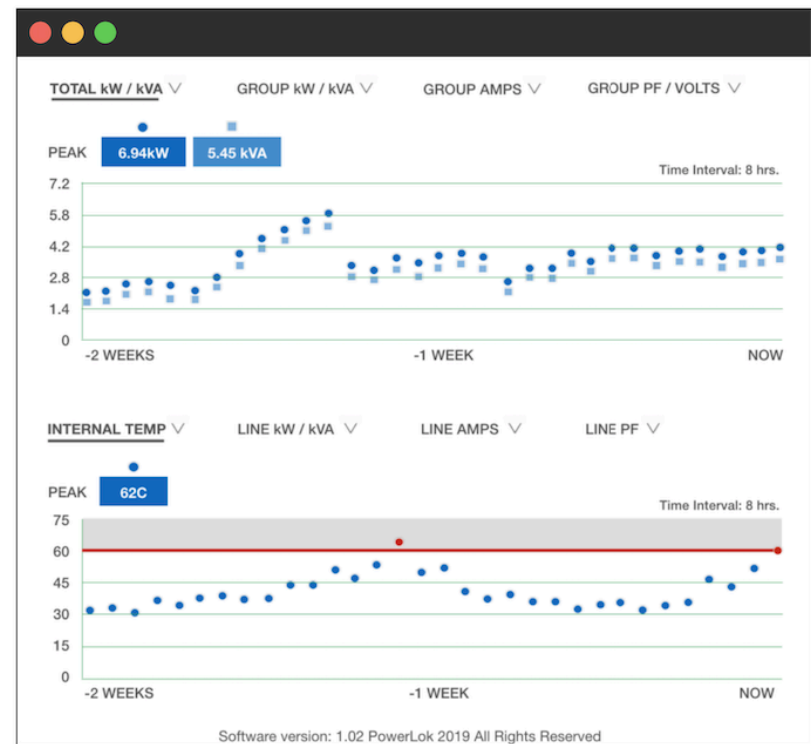

Select a PDU (400 models)	Build a PDU Additional Options
Monitoring	Basic or Remote & Unit Display	Remote & No Unit Display
Unit Lengths	36", 41", 72", 82"	24", 46", 92"
Plug Types	IEC 309 (IP44)	IEC 309 (IP67), NEMA L22
Whip Lengths	6 ft & 10 ft	Up to 15 ft
CordLok	Yes	No CordLok

240/415V PDUs when you need them

400 Select Models available with fast response. Some Select Models are available to ship in 1-2 days.