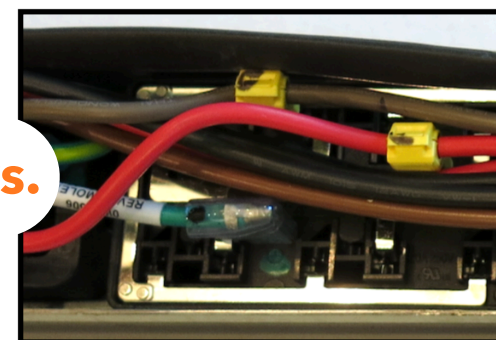

Reliability

- Made in the USA in an AS9100 facility
- 100% robotically soldered connections

Select Models listed on pages 3-5

At all power levels, reliability matters.

100% robotically soldered connections from line cord to every receptacle provides 3X greater reliability. The second photo represents most other PDUs: manually created connections which generate heat and are 3X more likely to fail.

* Independently analyzed to be 3X less likely to fail.
- Steve Fairfax, mtechnologies, inc.

PowerLok Secure*:

Robotically crimped and soldered.

Quick to overheat and fail:

Hand-work mechanical terminations.

vs.

Improved access to equipment in power-dense racks

More room to access your racked equipment with an industry leading power density and angled whip input. Measures only 2.18" wide x 2.0" deep for PDUs up to 60A 3PH. Models with CordLok are 2.9" deep.