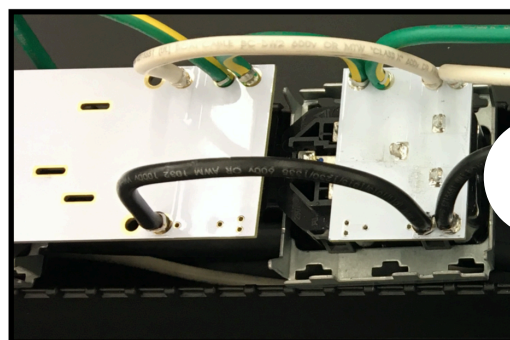

Reliability

- Made in the USA in an AS9100 facility
- 100% robotically soldered connections

Select Models listed on pages 3-5

At all power levels, reliability matters.

100% robotically soldered connections from line cord to every receptacle provides 3X greater reliability. The second photo represents most other PDUs: manually created connections which generate heat and are 3X more likely to fail.

* Independently analyzed to be 3X less likely to fail.
- Steve Fairfax, mtechnologies, inc.

PowerLok Secure*:

Robotically crimped and soldered.

Quick to overheat and fail:

Hand-work mechanical terminations.

vs.

Improved access to equipment in power-dense racks

More room to access your racked equipment with an industry leading power density and angled whip input. Measures only 2.18" wide x 2.0" deep for PDUs up to 60A 3PH. Models with CordLok are 2.9" deep.