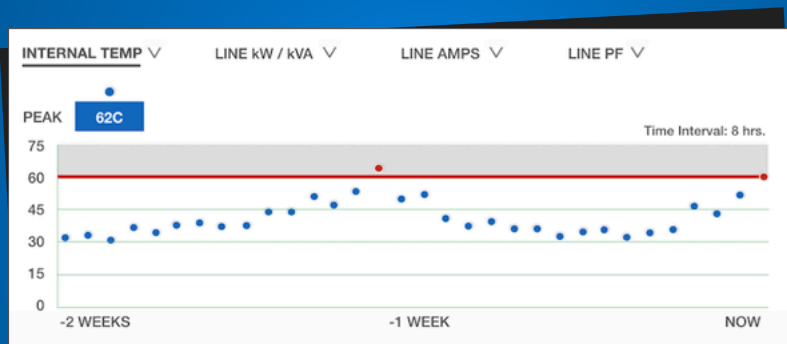

* Independently analyzed to be 3X less likely to fail.
- Steve Fairfax, mtechnologies, inc.

PowerLok Secure*:

Robotically crimped and soldered.

Quick to overheat and fail:

Hand-work mechanical terminations.

vs.

Improved access to equipment in power-dense racks

More room to access your racked equipment with an industry leading power density and angled whip input. Measures only 2.18" wide x 2.0" deep for PDUs up to 60A 3PH. Models with CordLok are 2.9" deep.