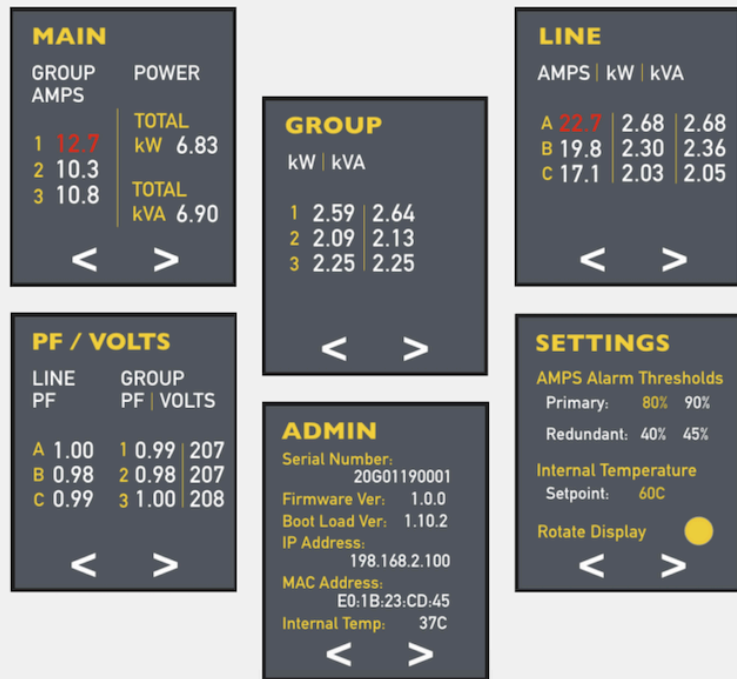

Increase monitoring accuracy with 0.5% precision

PowerLOK has a more advanced and reliable total monitoring solution not found on other rack PDUs. A fully functional and highly visible touchscreen display eliminates failure prone push-buttons. PowerLOK PDUs can be daisy chained to reduce network port use. Alarms on the main unit display and in the web based software appear in red when alarms are present.

PowerLOK is programmed at the factory to be network silent in your facility - allowing your management software to collect PowerLOK's precision power data when you need it.

Visualize power with historical graphing

- **Monitoring Accuracy:** Voltage +/- 0.5% at nominal
  Current within 0.5% from 1A to 30A. +/-1% from 500mA to 30A.
- **Aggregate (kWh, W, VA) plus Phase**
  A, B, C Line Currents, plus Group: 1, 2, 3 Monitoring (kWh, W, VA, PF, V, A).
- **Network Applications**
  HTTP, SNMP-V1/V2c Network Management, SMTP Email. DHCP for dynamic IP address request from a server, DNS to resolve host names for email, NTP, and SNMP servers.
- **Network Interface & Transport/Internet**
  Ethernet RJ-45 & TCP/IP v4, v6, RSTP Ethernet daisy chain capability.