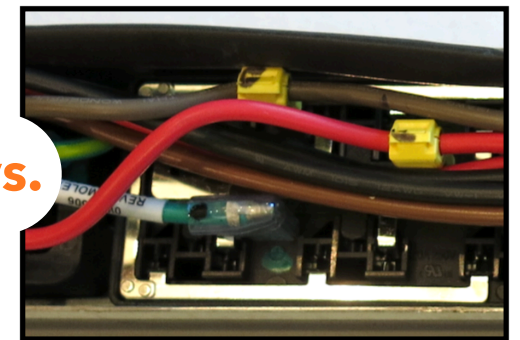

Reliability

- Made in the USA in an AS9100 facility
- 100% robotically soldered connections

Select Models listed on pages 3-5

At all power levels, reliability matters.

100% robotically soldered connections from line cord to every receptacle provides 3X greater reliability. The second photo represents most other PDUs: manually created connections which generate heat and are 3X more likely to fail.

* Independently analyzed to be 3X less likely to fail.
- Steve Fairfax, mtechnologies, inc.

PowerLok Secure*:

Robotically crimped and soldered.

Quick to overheat and fail:

Hand-work mechanical terminations.

vs.

Improved access to equipment in power-dense racks

More room to access your racked equipment with an industry leading power density and angled whip input. Measures only 2.18" wide x 2.0" deep for PDUs up to 60A 3PH. Models with CordLok are 2.9" deep.