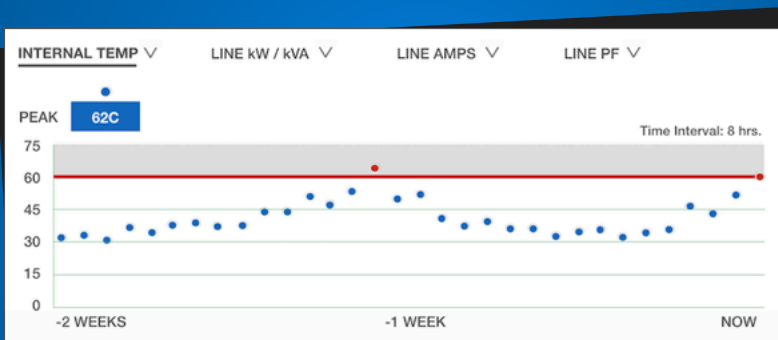

* Independently analyzed to be 3X less likely to fail.
- Steve Fairfax, mtechnologies, inc.

PowerLok Secure*:

Robotically crimped and soldered.

Quick to overheat and fail:

Hand-work mechanical terminations.

vs.

Improved access to equipment in power-dense racks

More room to access your racked equipment with an industry leading power density and angled whip input. Measures only 2.18" wide x 2.0" deep for PDUs up to 60A 3PH. Models with CordLok are 2.9" deep.