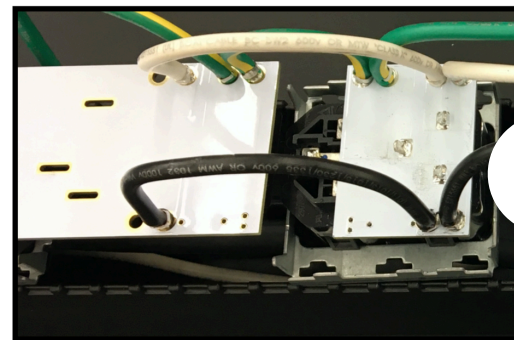

Reliability

- Made in the USA in an AS9100 facility
- 100% robotically soldered connections

Select Models listed on pages 3-5

At all power levels, reliability matters.

100% robotically soldered connections from line cord to every receptacle provides 3X greater reliability. The second photo represents most other PDUs: manually created connections which generate heat and are 3X more likely to fail.

* Independently analyzed to be 3X less likely to fail.
- Steve Fairfax, mtechnologies, inc.

PowerLok Secure*:

Robotically crimped and soldered.

Quick to overheat and fail:

Hand-work mechanical terminations.

vs.

Improved access to equipment in power-dense racks

More room to access your racked equipment with an industry leading power density and angled whip input. Measures only 2.18" wide x 2.0" deep for PDUs up to 60A 3PH. Models with CordLok are 2.9" deep.