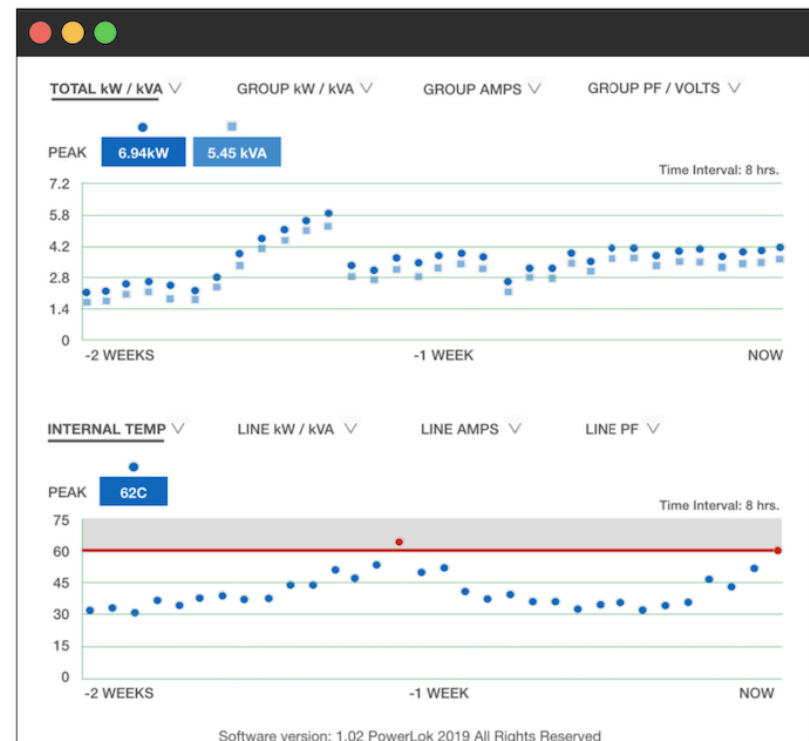

Select a PDU (400 models)	Build a PDU Additional Options
Monitoring	Basic or Remote & Unit Display	Remote & No Unit Display
Unit Lengths	36", 41", 72", 82"	24", 46", 92"
Plug Types	IEC 309 (IP44)	IEC 309 (IP67), NEMA L22
Whip Lengths	6 ft & 10 ft	Up to 15 ft
CordLok	Yes	No CordLok

240/415V PDUs when you need them

400 Select Models available with fast response. Some Select Models are available to ship in 1-2 days.